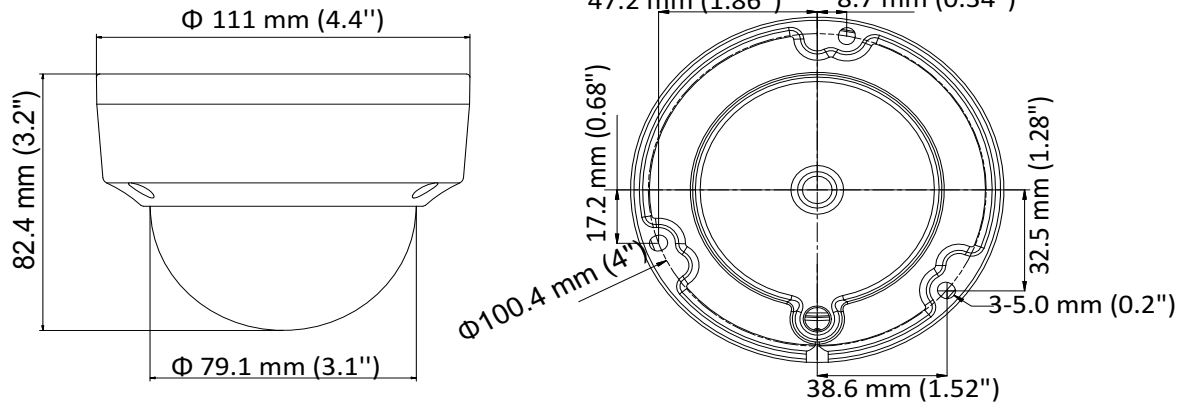

Order Models

DS-2CE56H1T-VPIT

Dimension

Accessory

Distributed by