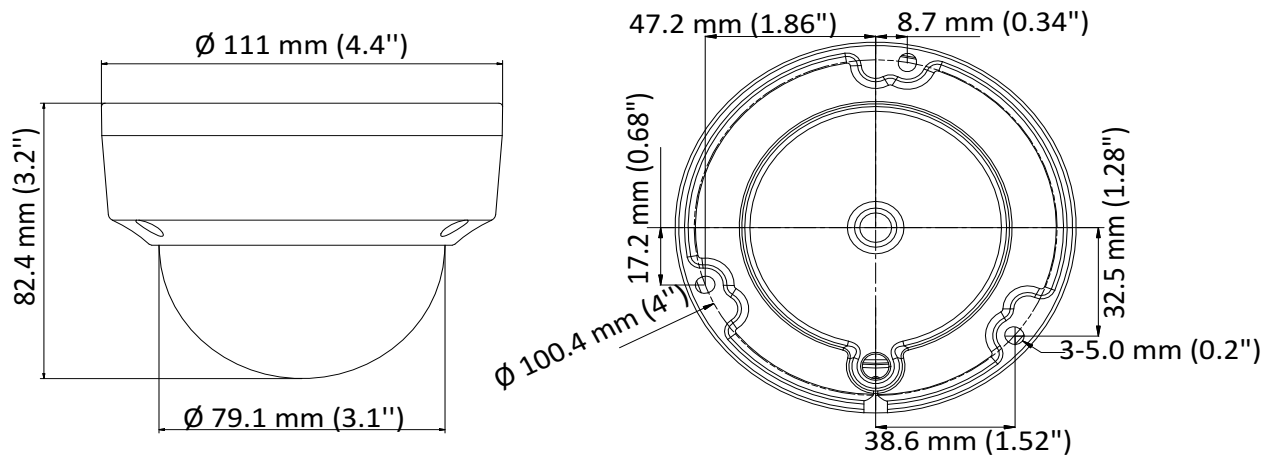

Order Model

DS-2CE57H8T-VPITF

Dimension