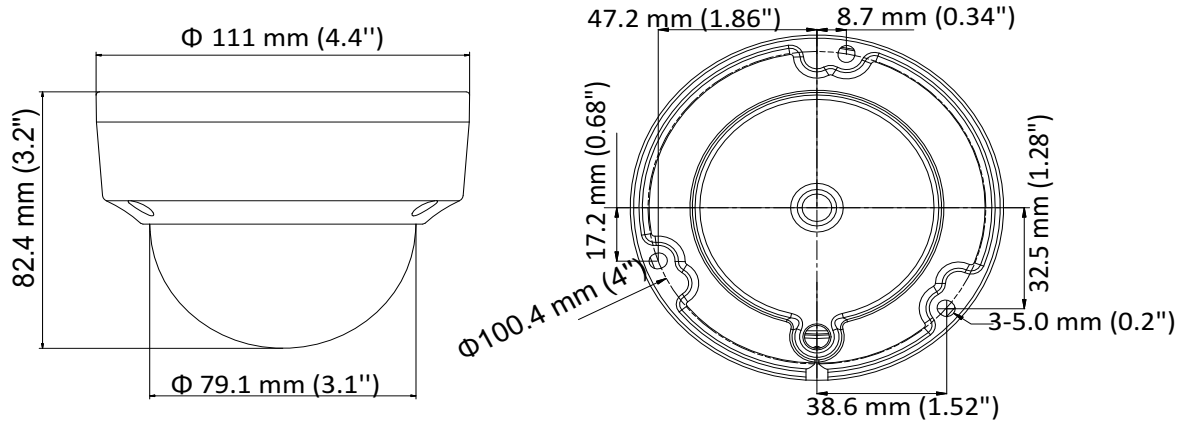

Order Models

DS-2CE57U8T-VPIT

Dimension

Accessory

Distributed by