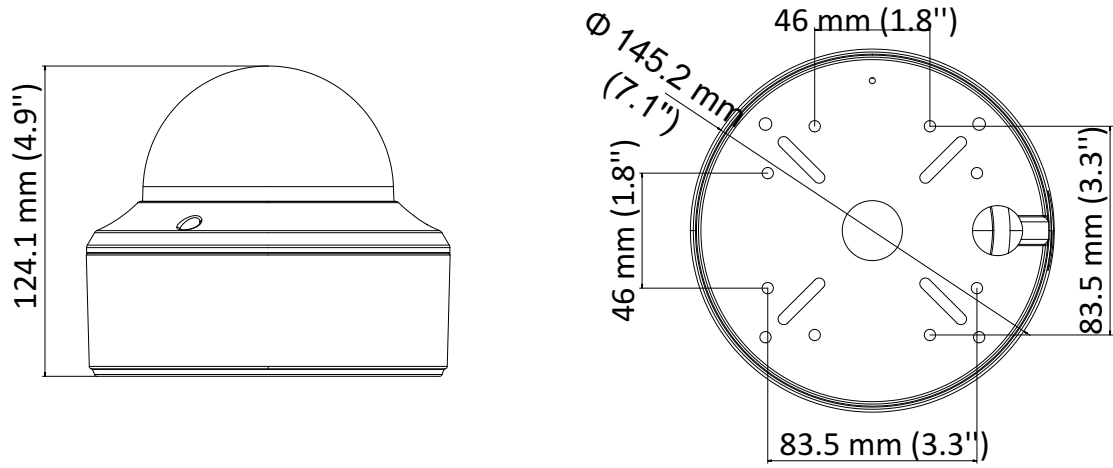

Order Model

DS-2CE59H8T-AVPIT3ZF, DS-2CE59H8T-VPIT3ZF

Dimension