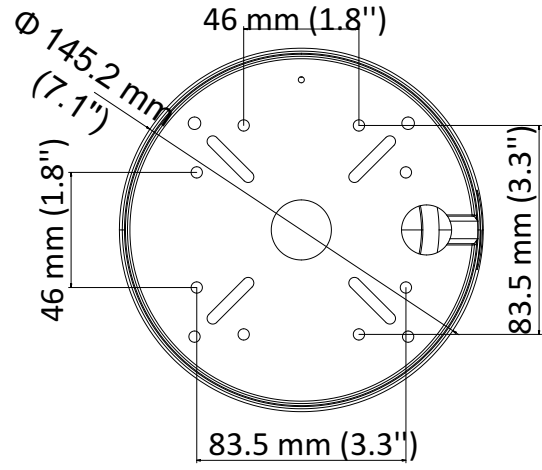

Order Model

DS-2CE59U7T-VPIT3ZF, DS-2CE59U7T-AVPIT3ZF

Dimension