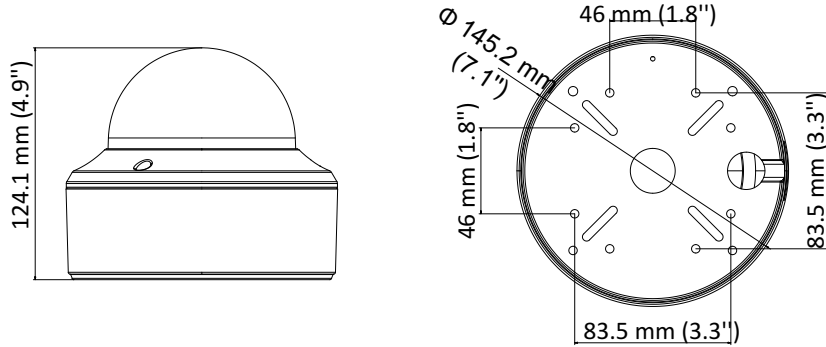

Order Models

DS-2CE59U8T-VPIT3Z, DS-2CE59U8T-AVPIT3Z

Dimension