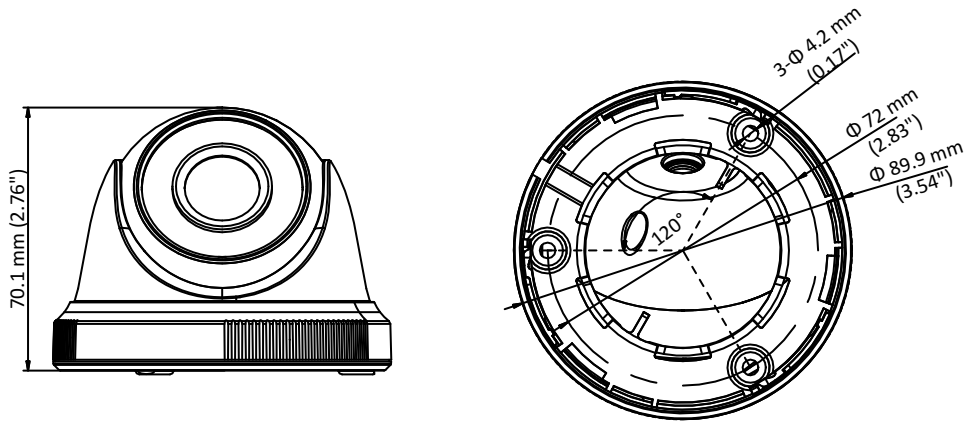

Dimensions