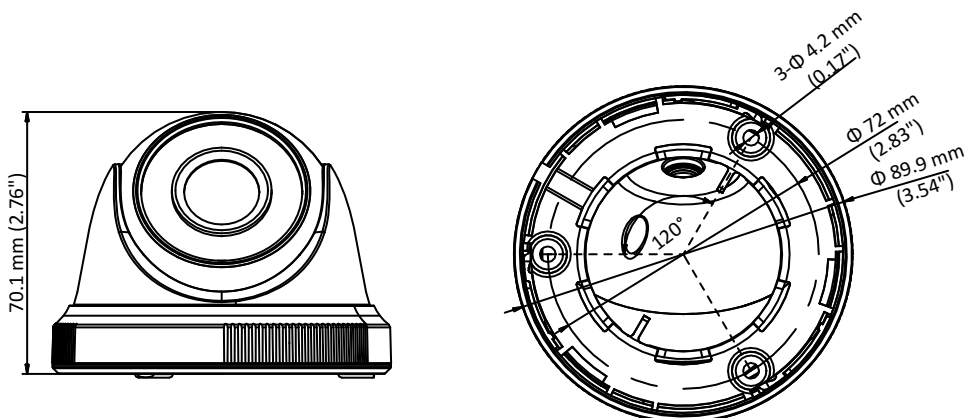

Dimensions