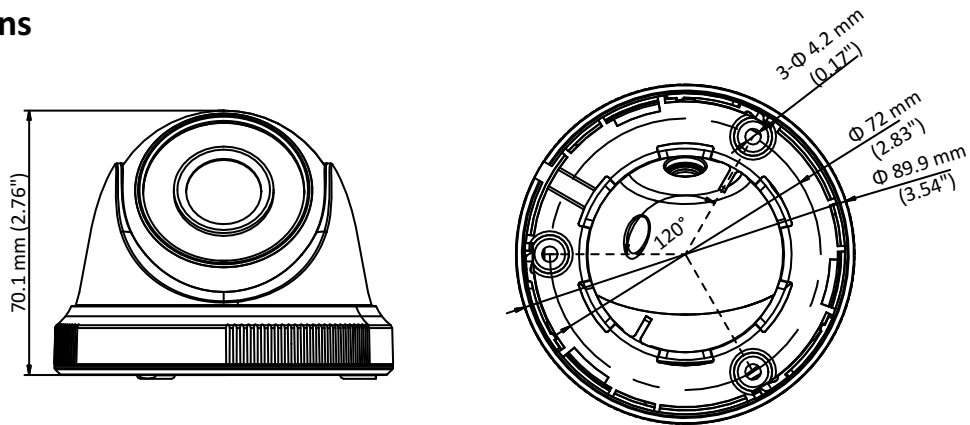

Dimensions