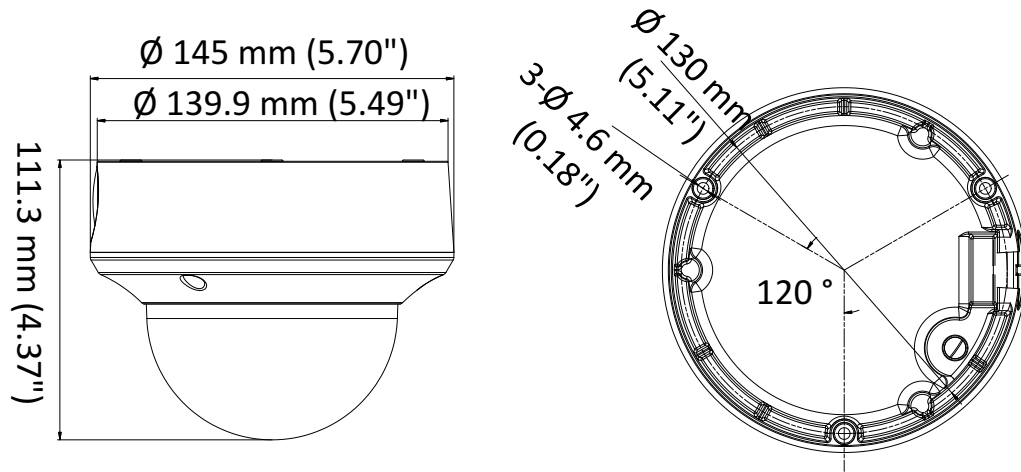

Order Model

DS-2CE5AH8T-AVPIT3ZF, DS-2CE5AH8T-VPIT3ZF

Dimension