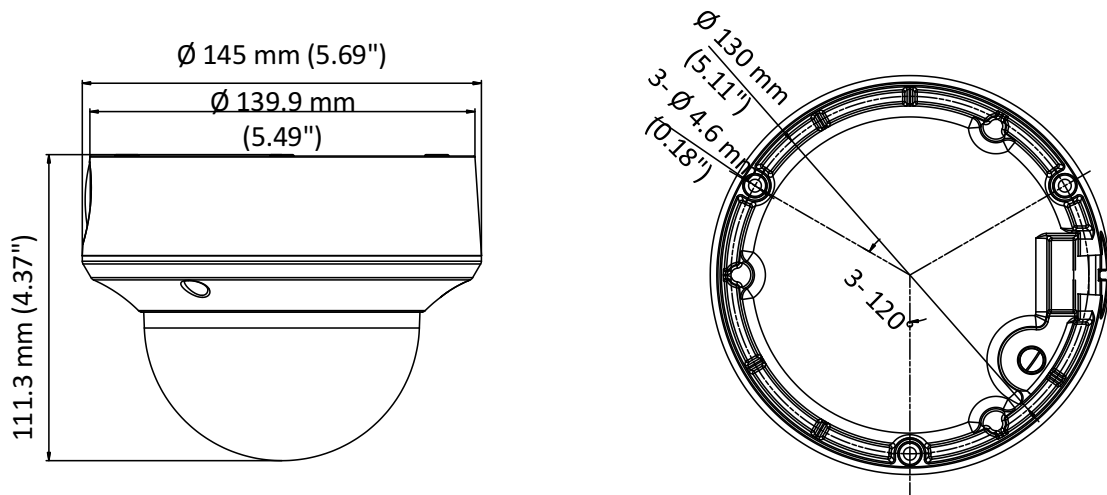

Order Model

DS-2CE5AU7T-VPIT3ZF, DS-2CE5AU7T-AVPIT3ZF

Dimension