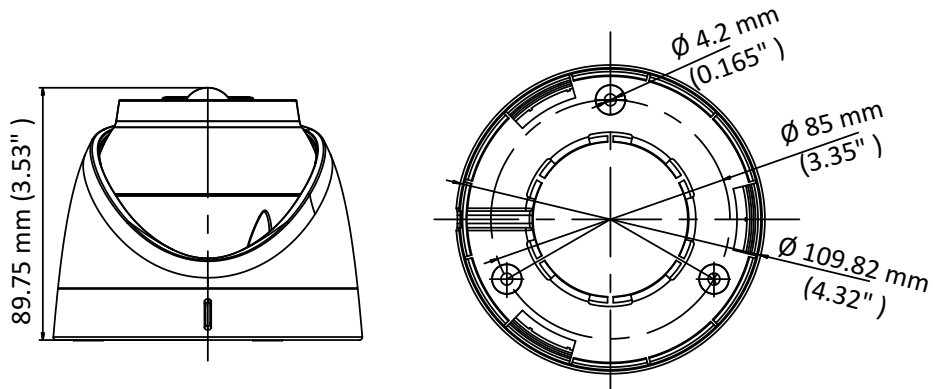

Order Models

DS-2CE71D8T-PIRL

Dimension

Accessory