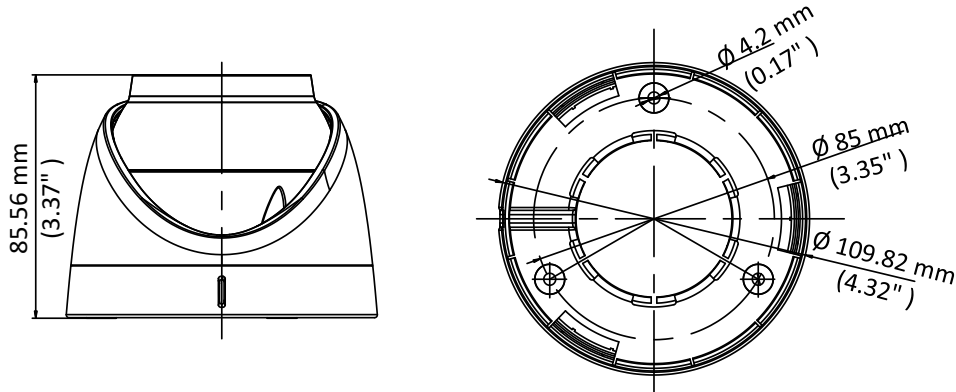

### Key Features

- 2 MP high performance CMOS
- 1920 × 1080 resolution
- Full time color
- 3.6 mm, 6 mm fixed lens
- Up to 20 m white light distance
- OSD menu, 3D DNR, true WDR
- 4 in 1 video output (switchable TVI/AHD/CVI/CVBS)
- IP67
- Up the coax (HIKVISION-C)

## Specifications

<b>Camera</b>	
Image Sensor	2 MP CMOS image sensor
Resolution	1920 (H) × 1080 (V)
Frame Rate	PAL: 1080p@25fps NTSC: 1080p@30fps
Min. illumination	Color: 0.0005 Lux @ (F1.0, AGC ON), 0 Lux with white light
Shutter Time	PAL: 1/25 s to 1/50, 000 s NTSC: 1/30 s to 1/50, 000 s
Slow Shutter	Max. 16x
Lens	3.6 mm, 6 mm fixed lens
Horizontal Field of View	83.6° (3.6 mm), 52.8° (6 mm)
Lens Mount	M16
Day & Night	Color
Angle Adjustment	Pan: 0° to 360°; Tilt: 0° to 75°; Rotate: 0° to 360°
Synchronization	Internal synchronization
WDR (Wide Dynamic Range)	120 dB
<b>Menu</b>	
AGC	Yes
White Balance	Auto/Manual
BLC (Backlight Compensation)	Yes
Privacy Mask	4 programmable privacy masks
Motion Detection	4 programmable areas
WDR	Yes
Functions	Brightness, Sharpness, 3D DNR, Mirror, Smart light
<b>Interface</b>	
Video Output	1 HD analog output
Switch Button	TVI/AHD/CVI/CVBS
<b>General</b>	
Operating Conditions	-40 °C to 60 °C (-40 °F to 140 °F), humidity: 90% or less (non-condensation)
Power Supply	12 VDC ±25%
Power Consumption	Max. 3 W
Protection Level	IP67
Material	Main Body: Metal Mounting Base: Plastic
White Light	Up to 20 m
Communication	Up the coax, Protocol: HIKVISION-C (TVI output)
Dimensions	∅ 109.82 mm × 85.56 mm (∅ 4.32" × 3.37")
Weight	Approx. 336 g (0.74 lb.)

## Dimension