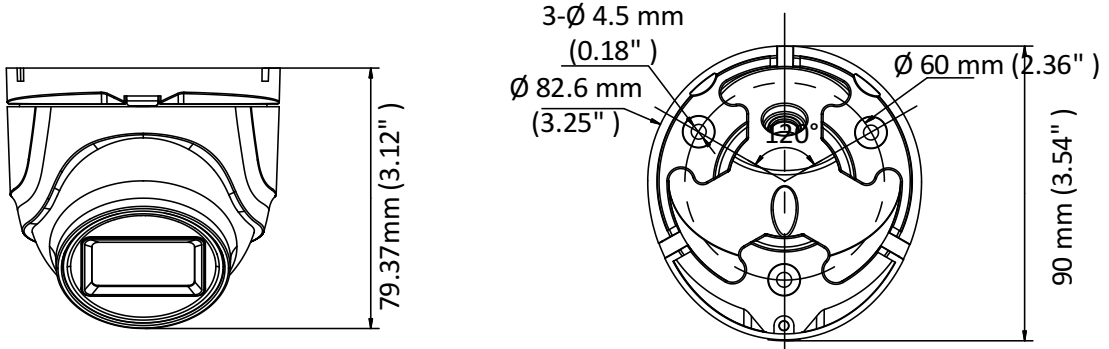

Order Models

DS-2CE76H8T-ITMF

Dimension