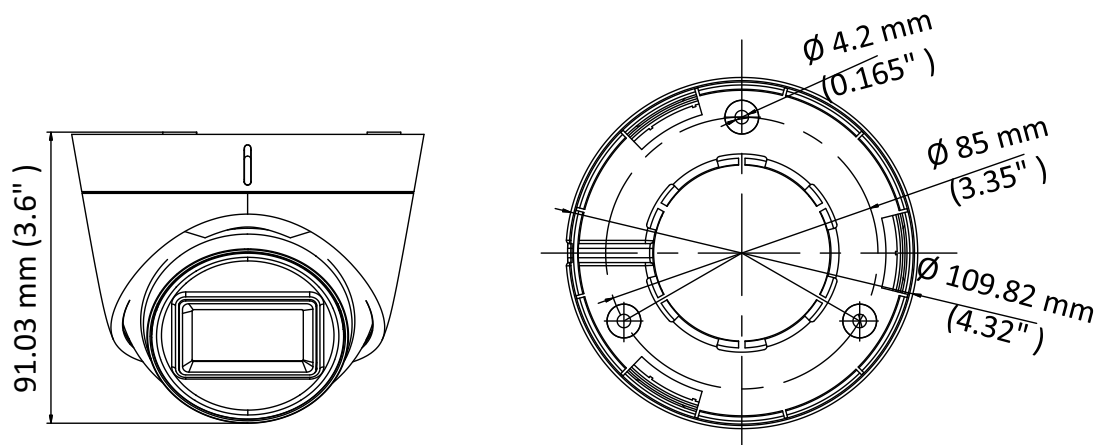

Order Models

DS-2CE78H8T-IT1F

Dimension