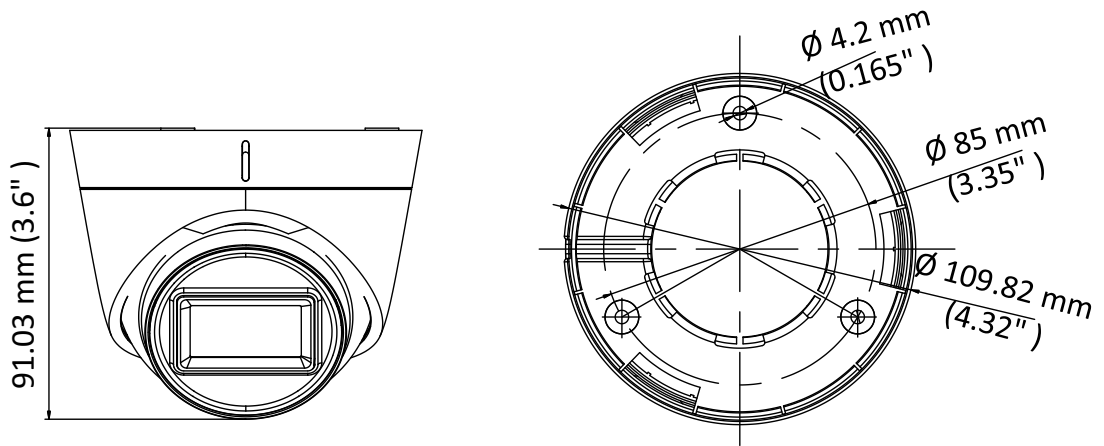

Order Models

DS-2CE78H8T-IT3F

Dimension