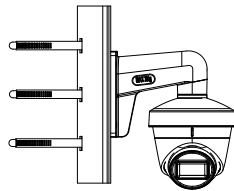

Specification

Camera	
Image Sensor	5 megapixel progressive scan CMOS
Signal System	PAL/NTSC
Resolution	2560 (H) × 1944 (V)
Min. Illumination	Color: 0.003 Lux@(F1.2, AGC ON), 0 Lux with IR
Frame Rate	TVI: 2 MP@25fps, 2 MP@30fps, 4 MP@25fps, 4 MP@30fps, 5 MP@20fps AHD: 4 MP@25fps, 4 MP@30fps, 5 MP@20fps CVI: 4 MP@25fps, 4 MP@30fps CVBS: PAL, NTSC
Shutter Time	PAL: 1/25 s to 1/50,000 s NTSC: 1/30 s to 1/50,000 s
Lens	2.8 mm, 3.6 mm, 6 mm, 8 mm, 12 mm fixed lens
Horizontal Field of View	98° (2.8 mm), 78° (3.6 mm), 48° (6 mm), 37° (8 mm), 23° (12 mm)
Lens Mount	M12
Day & Night	IR cut filter
Angle Adjustment (Bracket)	Pan: 0° to 360°, Tilt: 0° to 75°, Rotate: 0° to 360°
Synchronization	Internal synchronization
WDR (Wide Dynamic Range)	≥ 130 dB
Menu	
AGC	Yes
Day/Night Mode	Auto/Color/BW (Black and White)
White Balance	Auto/Manual
BLC (Backlight Compensation)	Yes
WDR	Yes
3D DNR	Level 1 to 9
Privacy Mask	4 programmable privacy masks
Motion Detection	4 programmable areas
Language	English
Functions	Brightness, Sharpness, 3D DNR, Mirror, Smart IR
Interface	
Video Output	1 HD analog output
Switch Button	TVI/AHD/CVI/CVBS
General	
Operating Conditions	-40 °C to 60 °C (-40 °F to 140 °F), humidity: 90% or less (non-condensation)
Power Supply	12 VDC ±25%
Power Consumption	Max. 5.8 W
Protection Level	IP67
Material	Enclosure: Plastic Main body: Metal
IR Range	Up to 60 m
Communication	Up the coax, Protocol: HIKVISION-C (TVI output)
Dimensions	∅ 109.82 mm × 91.03 mm (∅ 4.32" × 3.6")
Weight	Approx. 310 g (0.68 lb.)

Order Models

DS-2CE78H8T-IT3F

Dimension

Accessory

DS-1272ZJ-110-TRS
Wall Mount

DS-1275ZJ-SUS
Vertical Pole Mount

DS-1276ZJ-SUS
Corner Mount

DS-1281ZJ-S
Inclined Ceiling Mount