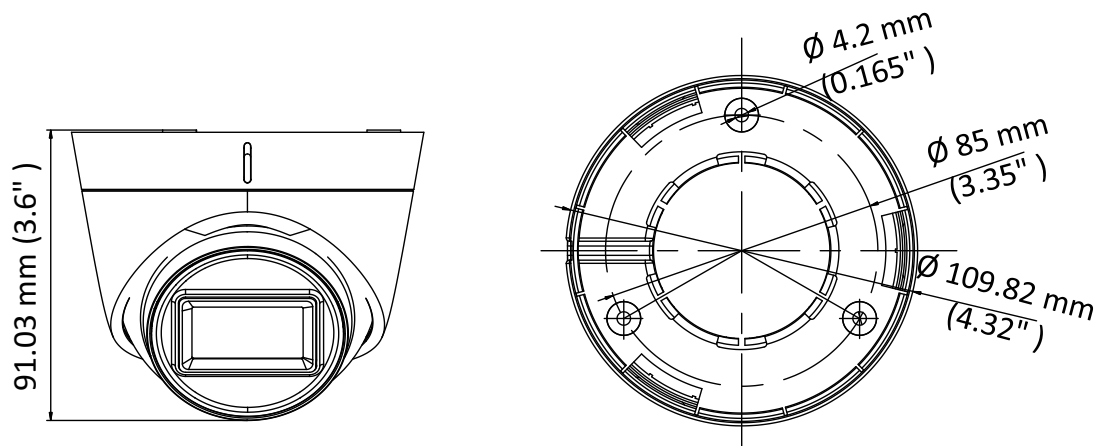

Order Models

DS-2CE78U1T-IT1F

Dimension