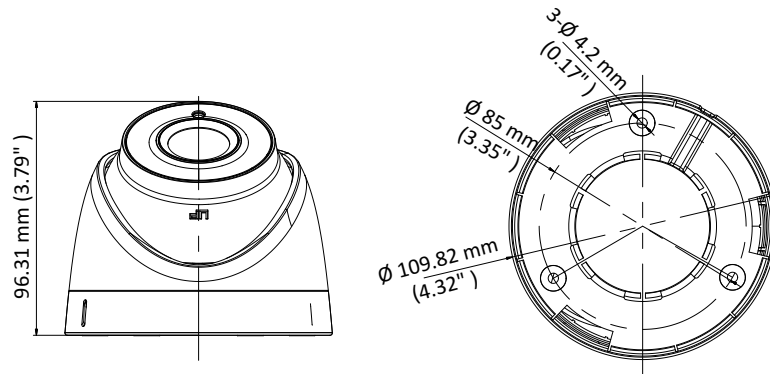

Order Models

DS-2CE78U8T-IT3

Dimension