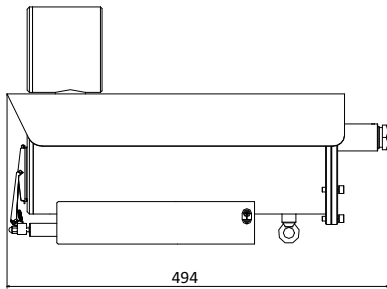

Order Model

DS-2DB4236I-CWX (WE/316L) 100 VAC to 240 VAC & PoE+ (IEEE802.3at class4)

Dimensions