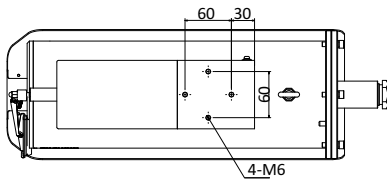

Order Model

DS-2DB4236I-CWX (WE/316L) 100 VAC to 240 VAC & PoE+ (IEEE802.3at class4)

Dimensions