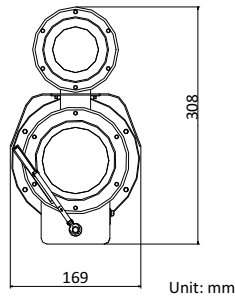

Order Model

DS-2DB4236I-CWX (WE/316L) 100 VAC to 240 VAC & PoE+ (IEEE802.3at class4)

Dimensions