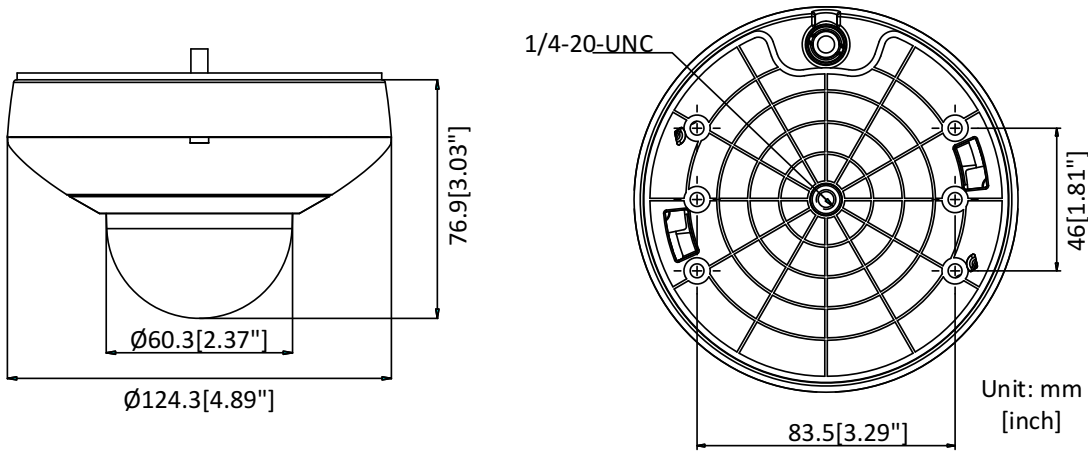

Available Model

DS-2DE1A400IW-DE3(2.8 mm), DS-2DE1A400IW-DE3(4 mm)

Dimensions