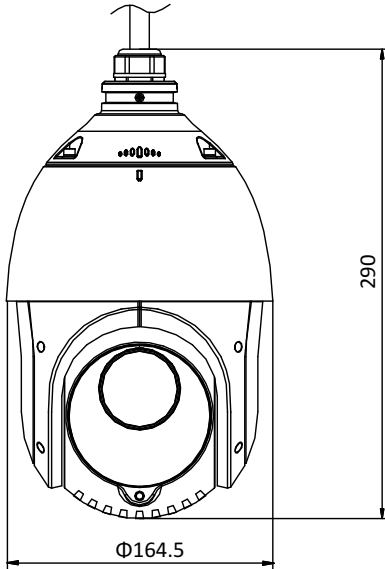

Available Model

DS-2DE4215IW-DE (C), 12 VDC & PoE+ (802.3 at, class4)

Dimensions

Unit: mm