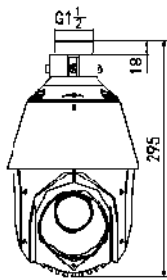

## Specifications

<b>Model</b>	<b>DS-2DE4220IW-DE</b>
<b>Camera Module</b>	
Image Sensor	1/2.8" Progressive Scan CMOS
Min. Illumination	F1.6, AGC On: Color: 0.05 lux, B/W : 0.01 lux, 0 lux with IR
Max. Image Resolution	1920 × 1080
Focal Length	4.7-94.0mm, 20x
Digital Zoom	16X
Zoom Speed	Approx.3s(Optical Wide~Tele)
Angle of View	58.3-3.2 degree (Wide~Tele)
Min. Working Distance	10~1,000mm(Wide~Tele)
Aperture Range	F1.6~F3.5
Focus Mode	Auto / Semiautomatic / Manual
DWDR	Support
Shutter Time	1-1/10,000s
AGC	Auto / Manual
White Balance	Auto / Manual /ATW/Indoor/Outdoor/Daylight lamp/Sodium lamp
Day & Night	IR Cut Filter
Privacy Mask	8 privacy masks programmable
Enhancement	3D DNR, Defog, HLC/BLC, EIS
<b>Pan and Tilt</b>	
Range	Pan:360° endless; Tilt: -15°~90°(Auto Flip)
Speed	Pan Manual Speed: 0.1°~80°/s, Pan Preset Speed: 80°/s Tilt Manual Speed: 0.1°~80°/s, Tilt Preset Speed: 80°/s
Number of Preset	300
Patrol	8 patrols, up to 32 presets per patrol
Pattern	4 pattern scans, record time over 10 minutes for each scan
Park Action	Preset / Patrol / Pattern / Pan scan / Tilt scan / Random scan / Frame scan / Panorama scan
Scheduled Task	Auto scan / Frame scan / Random scan / Patrol / Pattern / Preset / Panorama scan / Tilt scan / Dome reboot / Dome adjust
<b>Features</b>	
Detection	Intrusion detection, Line crossing detection, Motion detection
ROI encoding	Support 4 areas with adjustable levels
<b>Infrared</b>	
IR Distance	Up to 100m
IR Intensity	Automatically adjusted, depending on the zoom ratio
<b>Network</b>	
Ethernet	10Base-T / 100Base-TX, RJ45 connector
Stream	Support three Streams

## Dimensions

Unit:mm