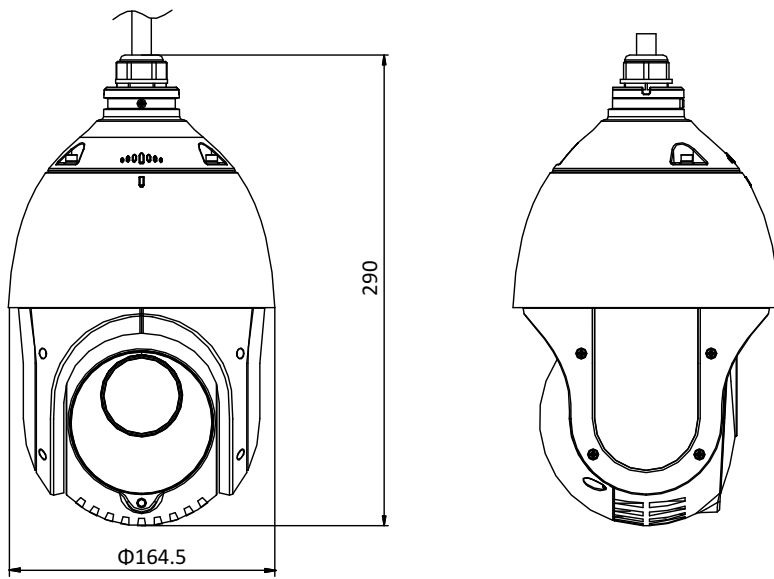

Available Model

DS-2DE4415IW-DE (C), 12 VDC & PoE+ (802.3 at, class4)

Dimensions