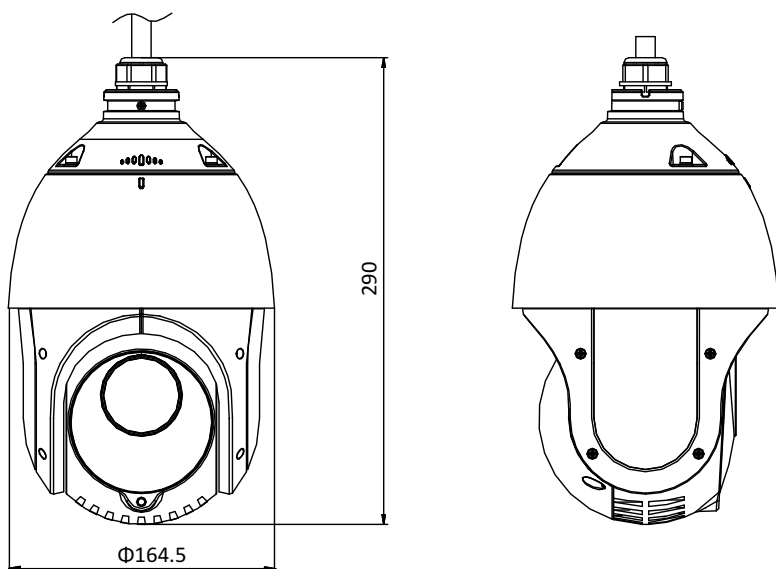

Working Humidity	≤ 90%
Protection Level	IP66 Standard, TVS 4000V Lightning Protection, Surge Protection and Voltage Transient Protection
Material	ADC 12, PC+10% GF
Dimensions	Φ 164.5 mm × 290 mm (Φ 6.48" × 11.42")
Weight	Approx. 2 kg (4.41 lb)

Available Model

DS-2DE4425IW-DE (C), 12 VDC & PoE+ (802.3 at, class 4)

Dimensions

Unit: mm