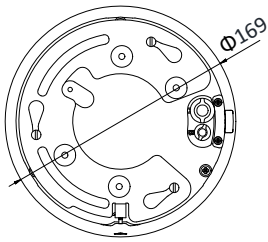

## Specification

Camera Module	
<b>DS-2DE4A204IW-DE (8-32 mm) 2MP 4× Network IR PTZ Camera</b>	
Image Sensor	1/1.9" progressive scan CMOS
Min. Illumination	Color: 0.002 Lux @(F1.6, AGC ON) B/W: 0.0002Lux @(F1.6, AGC ON) 0 Lux with IR
Shutter Time	50Hz: 1/1 s to 1/30,000 s 60Hz: 1/1 s to 1/30,000 s
White Balance	Auto/Manual/ATW (Auto Tracking White Balance)/Indoor/Outdoor/Fluorescent Lamp/Sodium Lamp
AGC	Auto/Manual
Day & Night	IR Cut Filter
Digital Zoom	16×
Privacy Mask	8 programmable privacy masks
Focus Mode	Auto/Semi-automatic/Manual
3D DNR	Support
BLC	Support
HLC	Support
WDR	Support
Digital Defog	Support
EIS	Support
Regional Exposure	Support
Regional Focus	Support
Lens	
Focal Length	8 mm to 32 mm, 4× Optical
Zoom Speed	Approx. 2.5 s (optical lens, wide-tele)
Field of View	42.2° to 13.5° (wide-tele)
Working Distance	10 mm to 1500 mm (wide-tele)
Aperture Range	F1.6
PTZ	
Movement Range (Pan)	360° endless
Pan Speed	Configurable, from 0.1°/s to 300°/s, Preset Speed: 350°/s
Movement Range (Tilt)	From -5° to 90°
Tilt Speed	Configurable, from 0.1°/s to 160°/s, Preset Speed: 200°/s
Proportional Zoom	Support
Presets	300
Patrol Scan	8 patrols, up to 32 presets for each patrol
Pattern Scan	4 pattern scans, record time over 10 minutes for each scan
Power-off Memory	Support
Park Action	Preset/Pattern Scan/Patrol Scan/Auto Scan/Tilt Scan/Random Scan/Frame Scan/Panorama Scan
PTZ Position Display	ON/OFF
Preset Freezing	Support
Scheduled Task	Preset/Pattern Scan/Patrol Scan/Auto Scan/Tilt Scan/Random Scan/Frame Scan/Panorama Scan/Dome Reboot/Dome Adjust/Aux Output
Smart Features	
Basic Event Detection	Motion Detection, Video Tampering
Smart Event Detection	Intrusion Detection, Line Crossing Detection, Audio Exception Detection, Region Entrance Detection, Region Exiting Detection, Face Detection

**Order Model**

DS-2DE4A204IW-DE (8-32mm)

**Dimensions**

Unit: mm