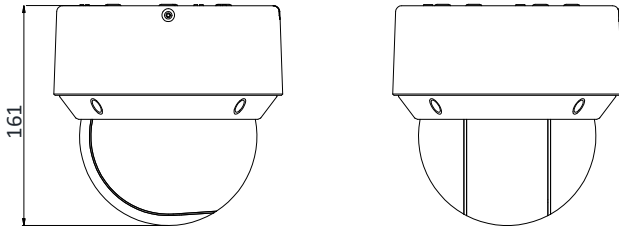

Order Model

DS-2DE4A225IW, 12 VDC & PoE+ (802.3 at, class4)

Dimensions

Unit: mm