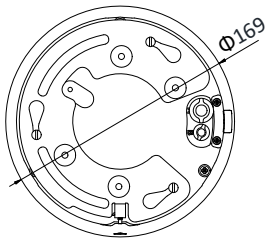

Order Model

DS-2DE4A225IW, 12 VDC & PoE+ (802.3 at, class4)

Dimensions

Unit: mm