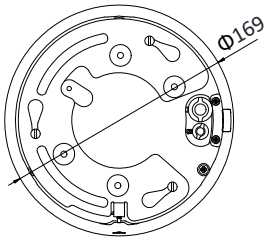

Specification

Camera Module	
Image Sensor	1/2.5" progressive scan CMOS
Min. Illumination	Color: 0.005 Lux @(F1.6, AGC ON) B/W: 0.001 Lux @(F1.6, AGC ON) 0 Lux with IR
White Balance	Auto/Manual/ATW (Auto-tracking White Balance)/Indoor/Outdoor/Fluorescent Lamp/Sodium Lamp
AGC	Auto/Manual
Shutter Time	1/1 s to 1/30,000 s
Day & Night	IR Cut Filter
Digital Zoom	16×
Privacy Mask	24 programmable privacy masks
Focus Mode	Auto/Semi-automatic/Manual
WDR	120 dB WDR
Lens	
Focal Length	4.8 mm to 120 mm, 25× optical
Zoom Speed	Approx. 3.2 s (optical lens, wide-tele)
FOV	Horizontal field of view: 57.6° to 2.5° (wide-tele) Vertical field of view: 34.4° to 1.4° (wide-tele) Diagonal field of view: 64.5° to 2.9° (wide-tele)
Working Distance	10 mm to 1500 mm (wide-tele)
Aperture Range	F1.6 to F3.5
IR	
IR Distance	50 m
Smart IR	Support
PTZ	
Movement Range (Pan)	360° endless
Pan Speed	Configurable, from 0.1°/s to 300°/s Preset Speed: 350°/s
Movement Range (Tilt)	From -5° to 90° (auto-flip)
Tilt Speed	Configurable, from 0.1°/s to 160°/s Preset Speed: 200°/s
Proportional Zoom	Support
Presets	300
Patrol Scan	8 patrols, up to 32 presets for each patrol
Pattern Scan	4 pattern scans, record time over 10 minutes for each scan
Power-off Memory	Support
Park Action	Preset/Pattern Scan/Patrol Scan/Auto Scan/Tilt Scan/Random Scan/Frame Scan/Panorama Scan
PTZ Position Display	Support
Preset Freezing	Support
Scheduled Task	Preset/Pattern Scan/Patrol Scan/Auto Scan/Tilt Scan/Random Scan/Frame Scan/Panorama Scan/Dome Reboot/Dome Adjust/Aux Output
Compression Standard	
Video Compression	Main Stream: H.265+/H.265/H.264+/H.264 Sub-Stream: H.265/H.264/MJPEG Third Stream: H.265/H.264/MJPEG
H.264 Type	Baseline Profile/Main Profile/High Profile
H.264+	Support
H.265 Type	Main Profile

Dimensions	Φ 169 mm × 161 mm (Φ 6.65" × 6.34")
Weight	Approx. 2.45 kg (5.40 lb)

Order Model

DS-2DE4A425IW, 12 VDC & PoE+ (802.3 at, class4)

Dimensions

Unit: mm

Accessories

DS-1605ZJ

Wall Mounting Bracket