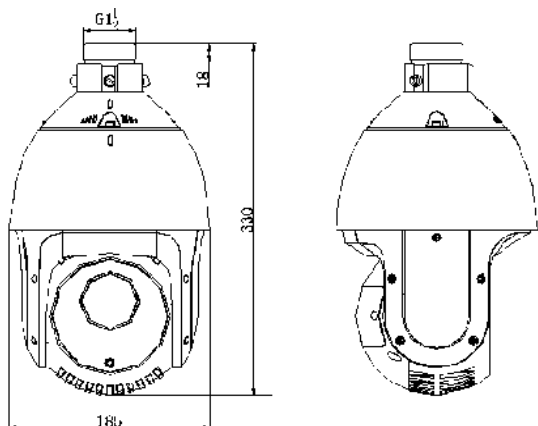

### System Integration

Application programming	Open-ended API, support ONVIF, PSIA and CG , Support cloud P2P
Web Browser	IE 7+, Chrome 18 +, Firefox 5.0 +, Safari 5.02 +
Power	High-PoE&24 VAC, Max.32W
Working Temperature	-30° C ~ 65° C (-22° F ~ 149° F)
Humidity	90% or less
Protection Level	IP66, TVS 4,000V lightning protection, surge protection and voltage transient protection
Certification	FCC, CE, UL, RoHS, IEC/EN 61000, IEC/EN 55022, IEC/EN 55024, IEC /EN60950-1
Dimensions	Φ185(mm)×330(mm)
Weight (approx.)	4kg (8.81lbs)
Mount Option	Long-arm wall mount: DS-1602ZJ; Corner mount: DS-1602ZJ-corner; Pole Mount: DS-1602ZJ-pole; Power box mount:DS-1602ZJ-box; Swan-neck mount: DS-1619ZJ

## Dimensions

Unit: mm