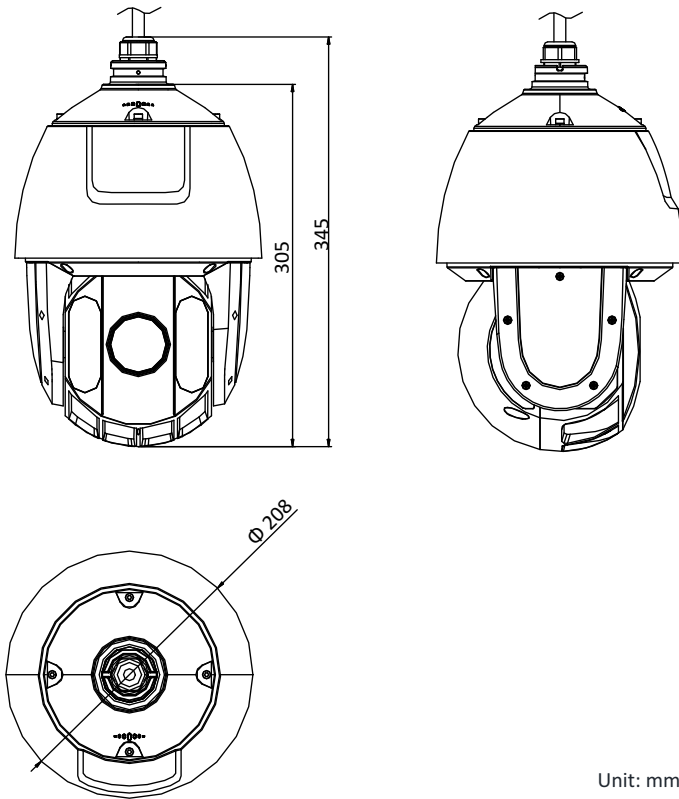

Available Model

DS-2DE5225IW-AE, 24 VAC & Hi-PoE

Dimensions

Unit: mm