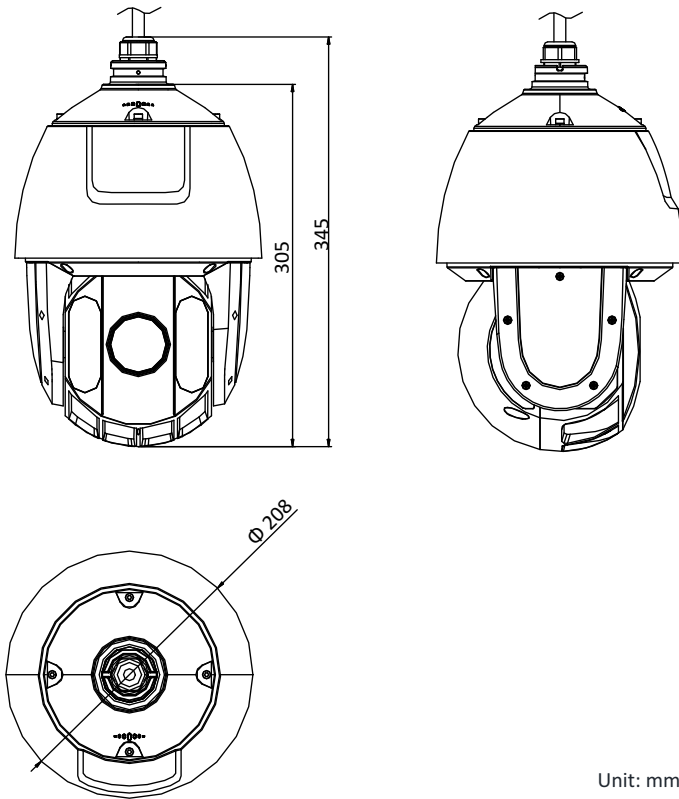

Available Model

DS-2DE5232IW-AE, 24 VAC & Hi-PoE

Dimensions

Unit: mm