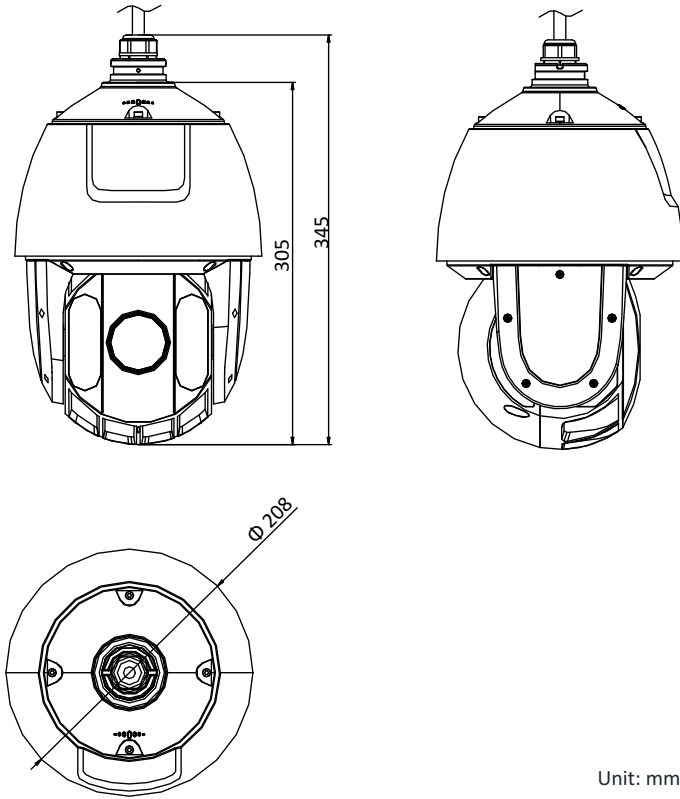

Available Model

DS-2DE5425IW-AE, 24 VAC & Hi-PoE

Dimensions

Unit: mm