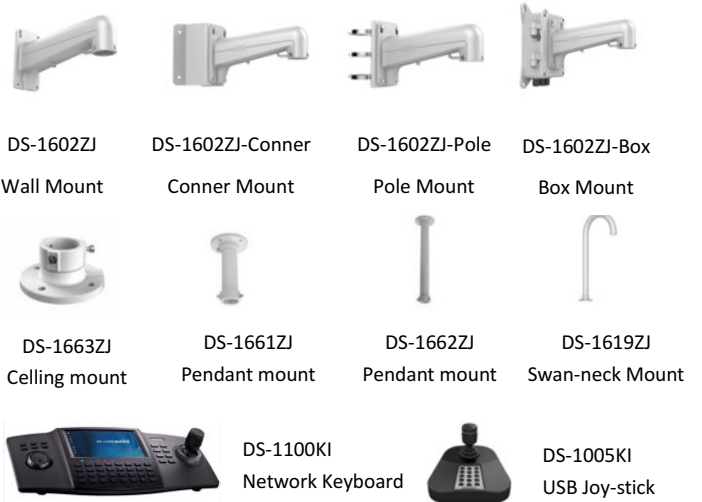

Accessories