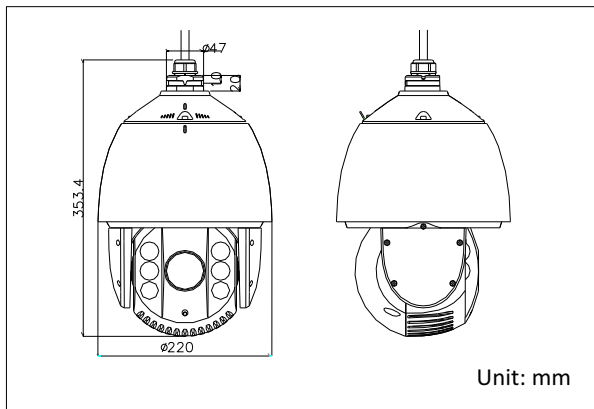

Dimensions