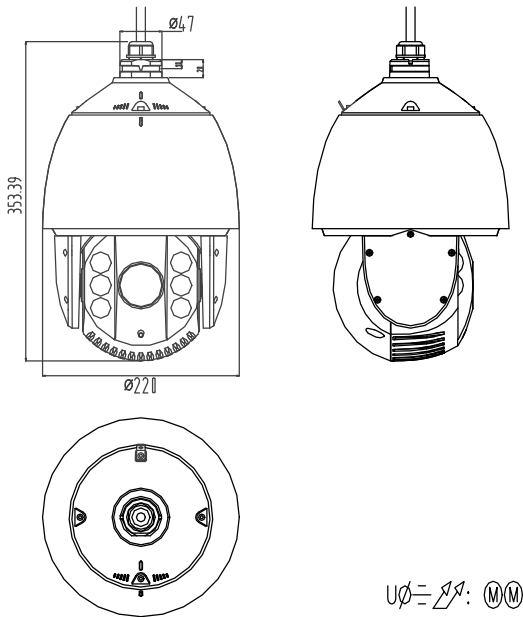

Order Model

DS-2DE7330IW-AE: AC24V, Hi-PoE

Dimension

Accessory

Distributed by