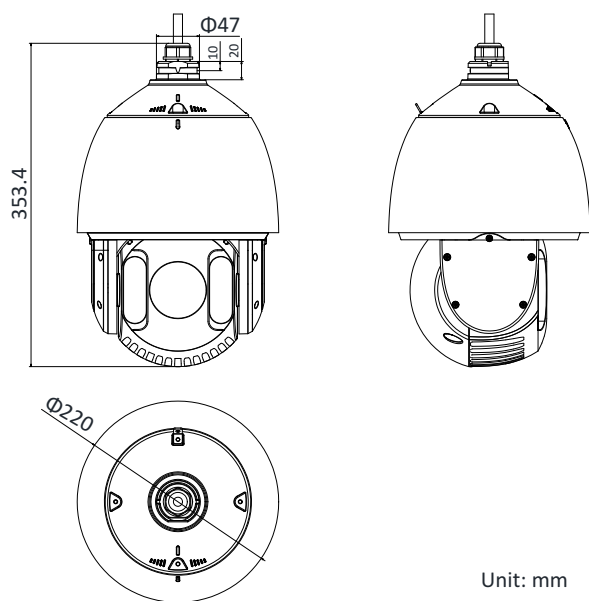

Order Model

DS-2DE7430IW-AE

Dimensions

Accessories

	DS-1602ZJ	Wall Mounting Bracket
	DS-1602ZJ-corner	Corner Mounting Bracket
	DS-1602ZJ-pole	Vertical Pole Mounting Bracket
	DS-1602ZJ-box	Wall Mounting Bracket with Junction Box
	DS-1663ZJ	Ceiling Mounting Bracket
	DS-1661ZJ	Pendant Mounting Bracket
	DS-1662ZJ	Pendant Mounting Bracket
	DS-1619ZJ	Gooseneck Mounting Bracket
	DS-1100KI	Network Keyboard
	DS-1005KI	USB Joy-stick