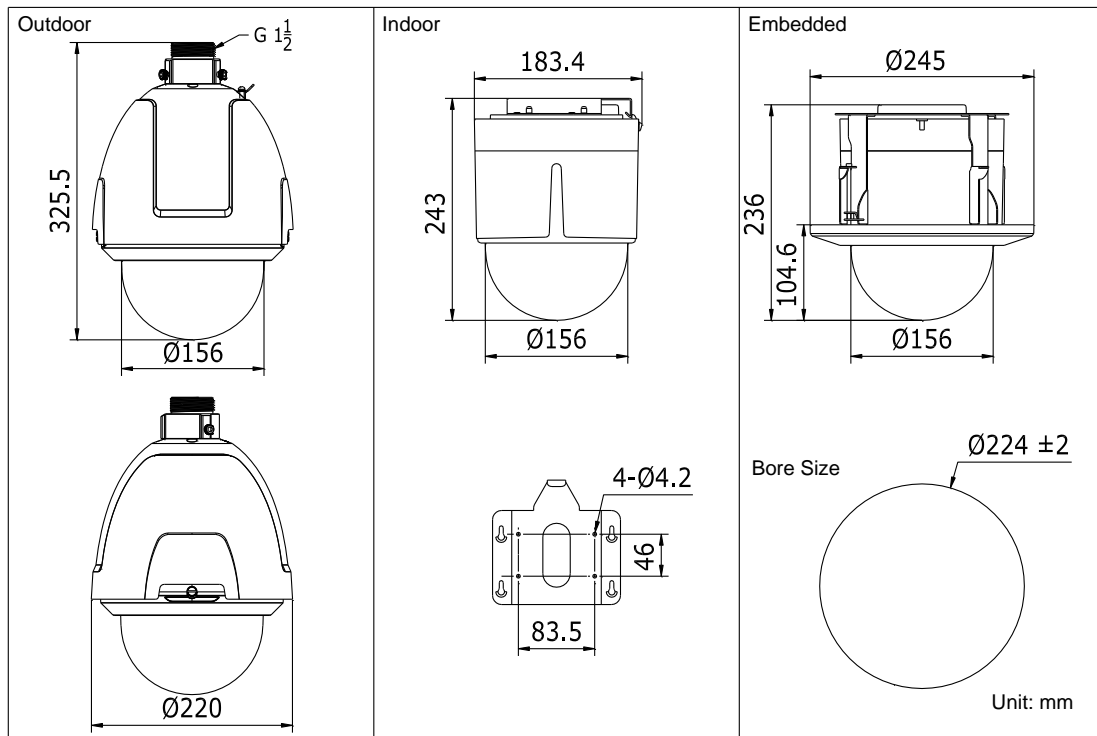

## Specifications

Parameter	Model	DS-2DF5284-A:24VAC,Outdoor DS-2DF5284-A3:24VAC,Indoor DS-2DF5284-AE3:24VAC&PoE+,Indoor DS-2DF5284-D:12VDC,Outdoor DS-2DF5284-D3:12VDC,Indoor
		2 Megapixel 5 Inch Network Speed Dome
Camera	Image Sensor	1/2.8" Progressive Scan CMOS
	Effective Pixel	2230K pixels
	Min. Illumination	Color : 0.3 lux (F1.6,1/30 sec, 50 IRE, AGC On) B/W : 0.02 lux (F1.6,1/30 sec, 50 IRE, AGC On)
		Color : 0.02 lux (F1.6, 1/1 sec, 50 IRE, AGC On) B/W : 0.002 lux (F1.6, 1/1 sec, 50 IRE, AGC On)
	White Balance	Auto / Manual /ATW/Indoor/Outdoor/Daylight lamp/Sodium lamp
	AGC	Auto / Manual

Humidity	90% or less
Protection Level	IP66 standard (outdoor dome) TVS 4,000V lightning protection, surge protection and voltage transient protection
Impact Protection	Outdoor: IEC60068-275Eh, 20J; EN50102, up to IK10 Indoor: IEC60068-275Eh, 10J; EN50102, up to IK09
Mounting	Various mounting modes optional
Dimensions	Φ220×325.5mm (Φ8.66"×12.81")(Outdoor) Φ183.4×243mm (Φ7.22"×9.57")(Indoor ceiling) Φ245×236mm (Φ9.65"×9.29")(Indoor in-ceiling)
Weight (approx.)	4Kg (8.82 lbs)
Mount Option (only suitable for outdoor dome)	Long-arm wall mount: DS-1602ZJ; Corner mount: DS-1602ZJ-corner; Pole Mount: DS-1602ZJ-pole; Power box mount: DS-1602ZJ-box

## Dimensions