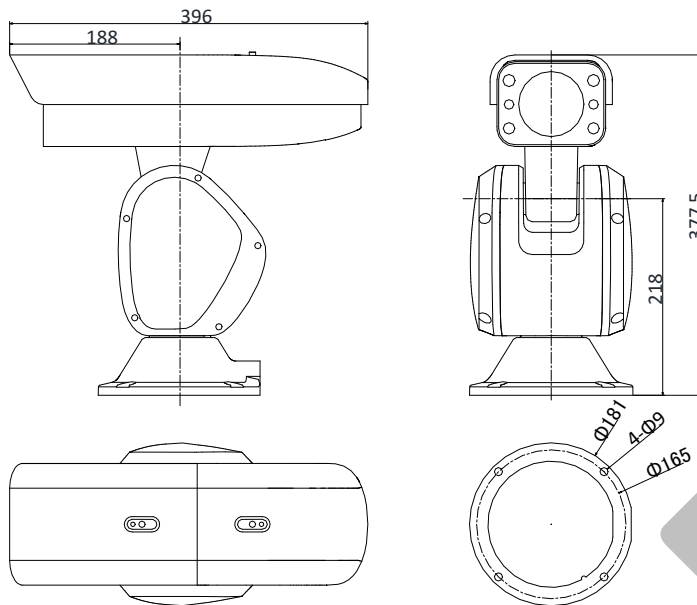

Order Model

DS-2DY7236IW-A 24 VAC

Dimensions

Unit: mm

Accessories

DS-1693ZJ

Wall Mount

Distributed by