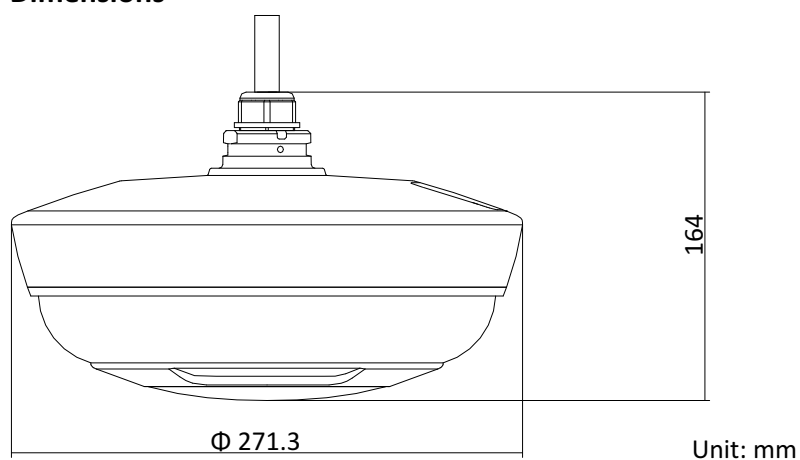

General

Power	12 VDC & PoE+ (802.3 at, class 4) Max.21 W (Max. 7 W for IR)
Working Temperature	-40°C to 70°C (-40°F to 158°F), with heater on
Working Humidity	≤ 90%
Protection Level	IP66, TVS 4000V Lightning Protection, Surge Protection and Voltage Transient Protection
Material	PC & Aluminum alloy
Dimensions	Φ 271.3 mm × 164 mm (Φ 10.68" × 6.46")
Weight	Approx. 2.5 kg (5.51 lb.)

Available Model

DS-2PT5306IZ-DE(4mm), 12 VDC & PoE+ (802.3 at, class 4)

Dimensions