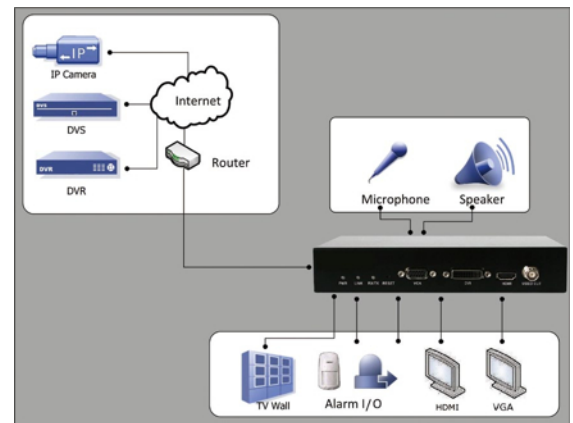

DS-6401HDI High Definition Decoder

Key features

- H.264 and MPEG4 video stream supported
- Up to 1920x1080P resolution decoding
- HDMI, DVI, VGA and BNC ports video output
- SADP(IP Finder),UDP, RTP and NTP protocols
- Decoder parameters self-adaptive
- 32 users with multi-user level management

Rear Panel of DS-6401HDI

1. MIC in, two-way audio input
2. Audio out
3. RS-232 serial interface
4. RS-485 serial interface
5. Alarm in/alarm out(4 inputs/2 outputs)
6. LAN, 10/100/1000Mbps self-adaptive UTP ethernet interface
7. 12VDC power input
8. GND