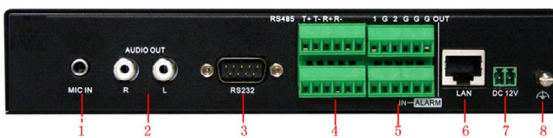

DS-6401HDI High Definition Decoder

Key features

- H.264 and MPEG4 video stream supported
- Up to 1920x1080P resolution decoding
- HDMI, DVI, VGA and BNC ports video output
- SADP(IP Finder),UDP, RTP and NTP protocols
- Decoder parameters self-adaptive
- 32 users with multi-user level management

Rear Panel of DS-6401HDI

1. MIC in, two-way audio input
2. Audio out
3. RS-232 serial interface
4. RS-485 serial interface
5. Alarm in/alarm out(4 inputs/2 outputs)
6. LAN, 10/100/1000Mbps self-adaptive UTP ethernet interface
7. 12VDC power input
8. GND