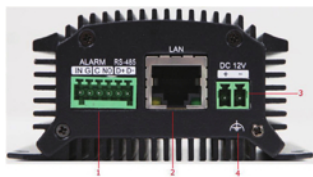

# DS-6701/6704/6708/6716HFI/HWI(-SATA)

## Video Encoder

DS-6701HFI/HWI

1. Alarm in/Alarm out
2. LAN
3. 12 VDC
4. GND

DS-6704HFI/HWI

1. Alarm in
2. Alarm out
3. RS-232 interface
4. RS-485 interface
5. Reset
6. MicroSD
7. LAN
8. 12 VDC
9. GND

DS-6708HFI/HWI(-SATA)

1. Video in
2. Line in
3. Audio out
4. Audio in
5. LAN
6. Reset
7. RS-232, RS-485 interface
8. Alarm in
9. Alarm out
10. 12 VDC
11. GND

### Key features

- H.264/MPEG4/MPEG2/MJPEG encoding standards supported
- Support encoding video at up to 4CIF resolution for DS-6700HFI (-SATA) and up to WD1 resolution for DS-6700HWI (-SATA)
- One independent PoE network interfaces for DS-6701/6704HFI/HWI models;
- Connectable with network HDD in NAS, IPSAN mode
- Support multiple network protocols, including IPv4/v6, HTTP, HTTPS, QoS layer3 DiffServ, FTP, SMTP, Bonjour, UPnP, SNMPv1/v2c/v3, OnVIF, PSIA, SOCKSv4/v5, etc.;
- Multiple PTZ protocols