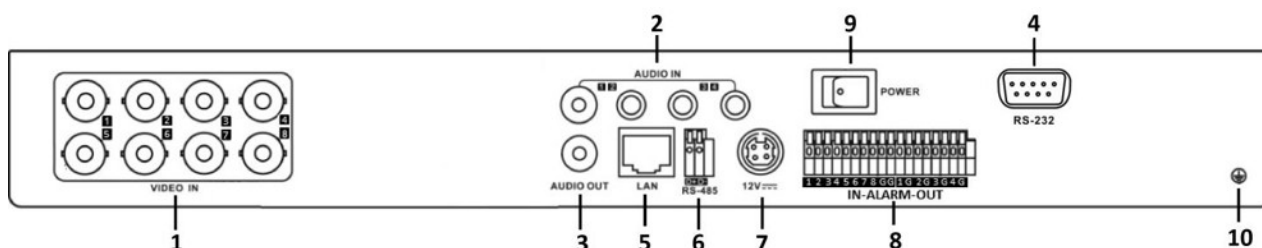

Physical Interfaces

NOTE

The rear panel of DS-6704/6716HUHI-K provides 4/16 video input interfaces.

Index	Description	Index	Description
1	VIDEO IN	6	RS-485 Serial Interface
2	AUDIO IN, RCA Connector	7	12 VDC Power Input
3	AUDIO OUT, RCA Connector	8	Alarm In/Out
4	RS-232 Serial Interface	9	Power Switch
5	LAN Network Interface	10	GND