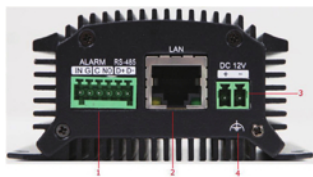

DS-6701/6704/6708/6716HFI/HWI(-SATA)

Video Encoder

DS-6701HFI/HWI

1. Alarm in/Alarm out
2. LAN
3. 12 VDC
4. GND

DS-6704HFI/HWI

1. Alarm in
2. Alarm out
3. RS-232 interface
4. RS-485 interface
5. Reset
6. MicroSD
7. LAN
8. 12 VDC
9. GND

DS-6708HFI/HWI(-SATA)

1. Video in
2. Line in
3. Audio out
4. Audio in
5. LAN
6. Reset
7. RS-232, RS-485 interface
8. Alarm in
9. Alarm out
10. 12 VDC
11. GND

Key features

- H.264/MPEG4/MPEG2/MJPEG encoding standards supported
- Support encoding video at up to 4CIF resolution for DS-6700HFI (-SATA) and up to WD1 resolution for DS-6700HWI (-SATA)
- One independent PoE network interfaces for DS-6701/6704HFI/HWI models;
- Connectable with network HDD in NAS, IPSAN mode
- Support multiple network protocols, including IPv4/v6, HTTP, HTTPS, QoS layer3 DiffServ, FTP, SMTP, Bonjour, UPnP, SNMPv1/v2c/v3, OnVIF, PSIA, SOCKSv4/v5, etc.;
- Multiple PTZ protocols