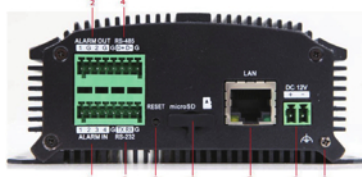

DS-6701/6704/6708/6716HFI/HWI(-SATA)

Video Encoder

DS-6701HFI/HWI

1. Alarm in/Alarm out
2. LAN
3. 12 VDC
4. GND

DS-6704HFI/HWI

1. Alarm in
2. Alarm out
3. RS-232 interface
4. RS-485 interface
5. Reset
6. MicroSD
7. LAN
8. 12 VDC
9. GND

DS-6708HFI/HWI(-SATA)

1. Video in
2. Line in
3. Audio out
4. Audio in
5. LAN
6. Reset
7. RS-232, RS-485 interface
8. Alarm in
9. Alarm out
10. 12 VDC
11. GND

Key features

- H.264/MPEG4/MPEG2/MJPEG encoding standards supported
- Support encoding video at up to 4CIF resolution for DS-6700HFI (-SATA) and up to WD1 resolution for DS-6700HWI (-SATA)
- One independent PoE network interfaces for DS-6701/6704HFI/HWI models;
- Connectable with network HDD in NAS, IPSAN mode
- Support multiple network protocols, including IPv4/v6, HTTP, HTTPS, QoS layer3 DiffServ, FTP, SMTP, Bonjour, UPnP, SNMPv1/v2c/v3, OnVIF, PSIA, SOCKSv4/v5, etc.;
- Multiple PTZ protocols