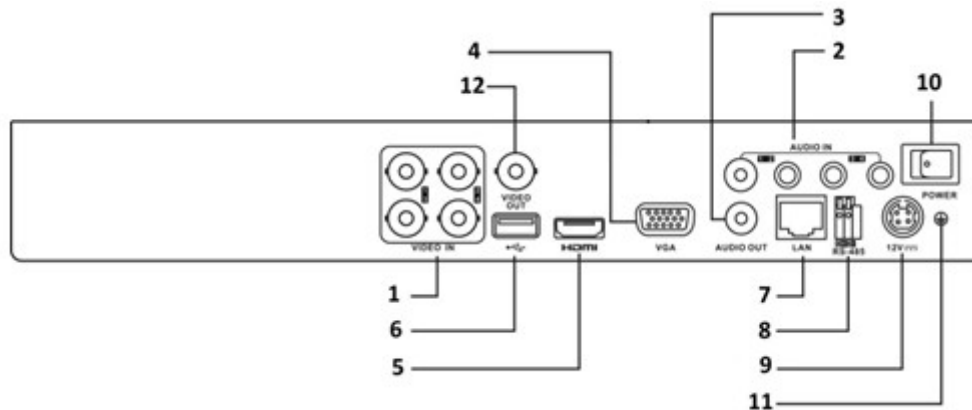

Physical Interfaces

NOTE

The rear panel of DS-7008HUHI-K1 provides 8 video input interfaces.

Index	Description	Index	Description
1	VIDEO IN	8	RS-485 Serial Interface
2	AUDIO IN, RCA Connector	9	12 VDC Power Input
3	AUDIO OUT, RCA Connector	10	Power Switch
4	VGA Interface	11	GND
5	HDMI Interface	12	VIDEO OUT
6	USB Interface		
7	LAN Network Interface