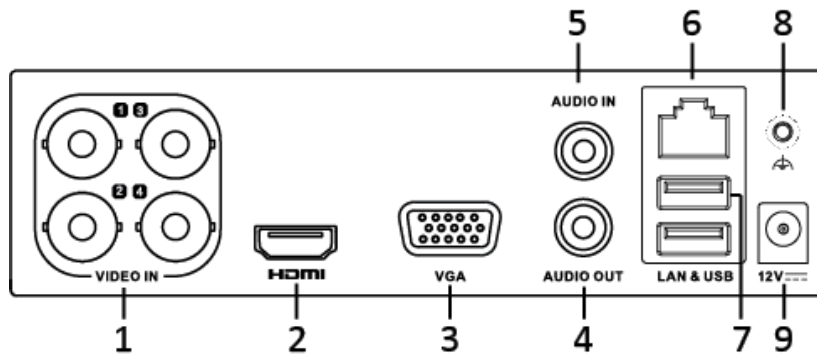

## Specifications

<b>Model</b>		<b>DS-7104HGHI-SH</b>
<b>Video/Audio input</b>	<b>Video compression</b>	H.264
	<b>Analog and HDTV video input</b>	4-ch BNC interface (1.0 Vp-p, 75 Ω), supporting coaxitron connection
	<b>Supported camera types</b>	720p25, 720p30, 720p50, 720p60, 1080p25, 1080p30, CVBS
	<b>Audio compression</b>	G.711u
	<b>Audio input/Two-way audio input</b>	1-ch, RCA (2.0 Vp-p, 1 KΩ)
<b>Video/Audio output</b>	<b>HDMI/VGA output</b>	1920 × 1080/60Hz, 1280 × 1024/60Hz, 1280 × 720/60Hz, 1024 × 768/60Hz
	<b>Encoding resolution</b>	1080p/720p/VGA/WD1/4CIF/CIF
	<b>Frame rate</b>	Main stream: 1080p@12fps; 720p/VGA/WD1/4CIF/CIF@25fps (P)/30fps (N)
		Sub-stream: WD1/4CIF@12fps; CIF/QCIF/QVGA@25fps (P)/30fps (N)
	<b>Video bit rate</b>	32 Kbps to 6 Mbps
	<b>Audio output</b>	1-ch, RCA (Linear, 1KΩ)
	<b>Audio bit rate</b>	64 Kbps
	<b>Dual stream</b>	Support
	<b>Stream type</b>	Video, Video & Audio
<b>Synchronous playback</b>	4-ch	
<b>Network management</b>	<b>Remote connections</b>	128
	<b>Network protocols</b>	TCP/IP, PPPoE, DHCP, Hik Cloud P2P, DNS, DDNS, NTP, SADP, SMTP, NFS, iSCSI, UPnP™, HTTPS
<b>Hard disk</b>	<b>SATA</b>	1 SATA interface
	<b>Capacity</b>	Up to 6 TB capacity for each disk
<b>External interface</b>	<b>Network interface</b>	1, RJ45 10M/100M self-adaptive Ethernet interface
	<b>USB interface</b>	2 × USB 2.0
<b>General</b>	<b>Power supply</b>	12 VDC
	<b>Consumption (without HDD)</b>	≤ 15 W
	<b>Working temperature</b>	-10 °C to +55 °C (14 °F to 131 °F)
	<b>Working humidity</b>	10% to 90%
	<b>Dimensions (W × D × H)</b>	200 × 200 × 45 mm (7.9 × 7.9 × 1.8 inch)
	<b>Weight (without HDD)</b>	≤ 0.8 kg (1.8 lb)

## Physical Interfaces

Index	Description	Index	Description
1	VIDEO IN	6	LAN Network Interface
2	HDMI Interface	7	USB Interfaces
3	VGA Interface	8	GND
4	AUDIO OUT, RCA Connector	9	12 VDC Power Input
5	AUDIO IN, RCA Connector		