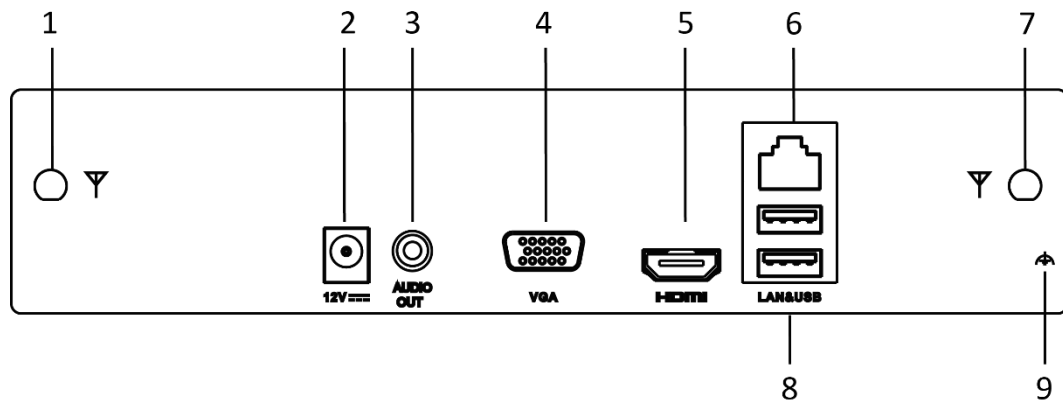

Physical Interfaces

No.	Name	No.	Name
1	Wi-Fi antenna	6	LAN
2	Power supply	7	Wi-Fi antenna
3	Audio out	8	USB
4	VGA interface	9	Ground
5	HDMI interface