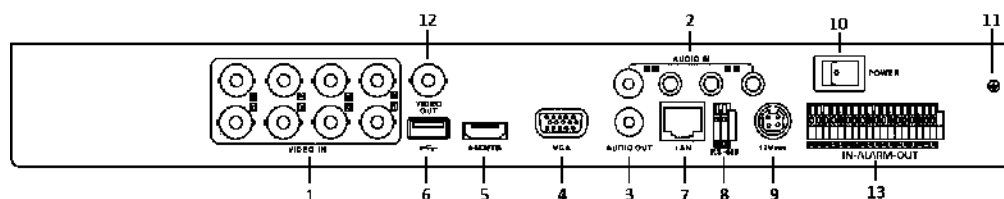

Physical Interfaces

NOTE

The rear panel of DS-7204HTHI-K2 provides 4 video input interfaces.

Index	Description	Index	Description
1	VIDEO IN	8	RS-485 Serial Interface
2	AUDIO IN, RCA Connector	9	12 VDC Power Input
3	AUDIO OUT, RCA Connector	10	Power Switch
4	VGA Interface	11	GND
5	HDMI Interface	12	VIDEO OUT
6	USB Interface	13	Alarm In/Out
7	LAN Network Interface