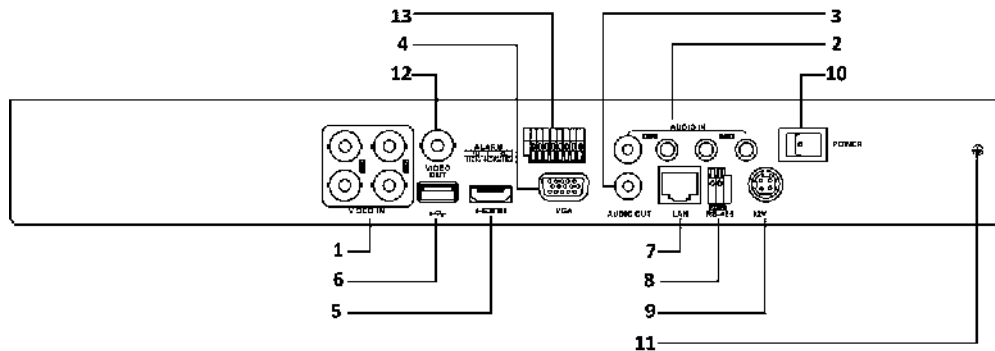

Physical Interfaces

NOTE

The rear panels of DS-7208/7216HUHI-F2/S provide 8/16 video input interfaces.

Index	Description	Index	Description
1	VIDEO IN	8	RS-485 Serial Interface
2	AUDIO IN, RCA Connector	9	12 VDC Power Input
3	AUDIO OUT, RCA Connector	10	Power Switch
4	VGA Interface	11	GND
5	HDMI Interface	12	VIDEO OUT
6	USB Interface	13	Alarm In/Out
7	LAN Network Interface