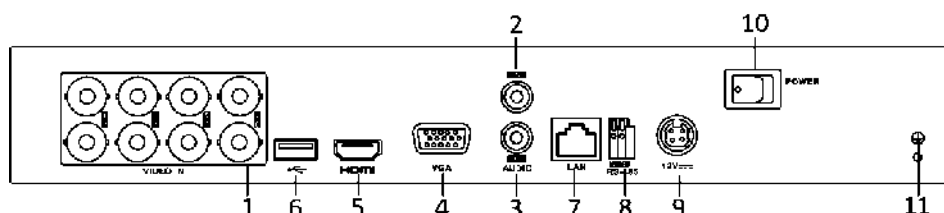

Physical Interfaces

The rear panel of DS-7204/7216HGHI-SH provides 4/16 video input interfaces.

Index	Description	Index	Description
1	VIDEO IN	7	LAN Network Interface
2	AUDIO IN, RCA Connector	8	RS-485 Serial Interface
3	AUDIO OUT, RCA Connector	9	12 VDC Power Input
4	VGA Interface	10	Power Switch
5	HDMI Interface	11	GND
6	USB Interface