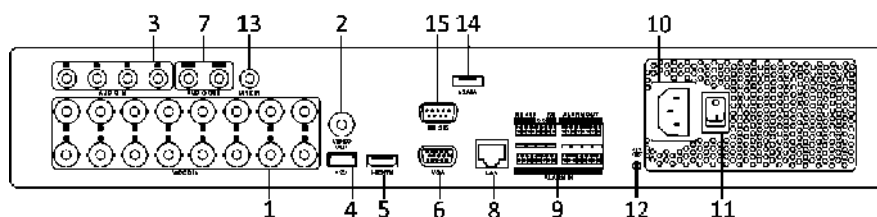

Physical Interfaces

The rear panel of DS-7304/7308HQHI-SH provides 4/8 video input interfaces.

Index	Description	Index	Description
1	VIDEO IN	9	RS-485 Serial Interface, Keyboard Interface, ALARM IN and ALARM OUT
2	VIDEO OUT	10	100 to 240 VAC Power Input
3	AUDIO IN, RCA Connector	11	Power Switch
4	USB Interface	12	GND
5	HDMI Interface	13	LINE IN
6	VGA Interface	14	eSATA Interface
7	CVBS AUDIO OUT and VGA AUDIO OUT	15	RS-232 Serial Interface
8	LAN Network Interface