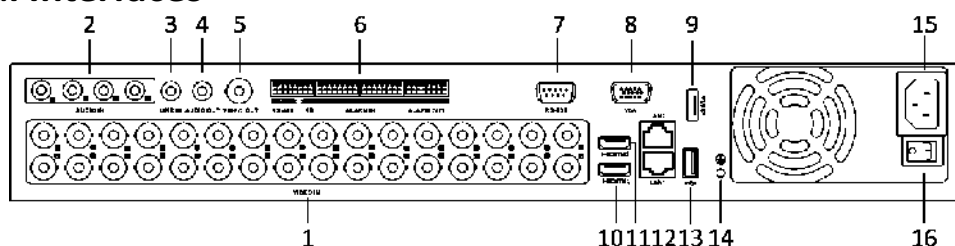

Physical Interfaces

NOTE

The rear panel of DS-7324HUHI-K4 provides 24 video input interfaces.

Index	Description	Index	Description
1	VIDEO IN	9	eSATA Interface
2	AUDIO IN, RCA Connector	10	HDMI1 Interface
3	LINE IN	11	HDMI2 Interface
4	AUDIO OUT	12	LAN1 and LAN2 Network Interfaces
5	VIDEO OUT	13	USB Interface
6	RS-485 Serial Interface, Keyboard Interface, ALARM IN and ALARM OUT	14	GND
7	RS-232 Serial Interface	15	100 to 240 VAC Power Input
8	VGA Interface	16	Power Switch