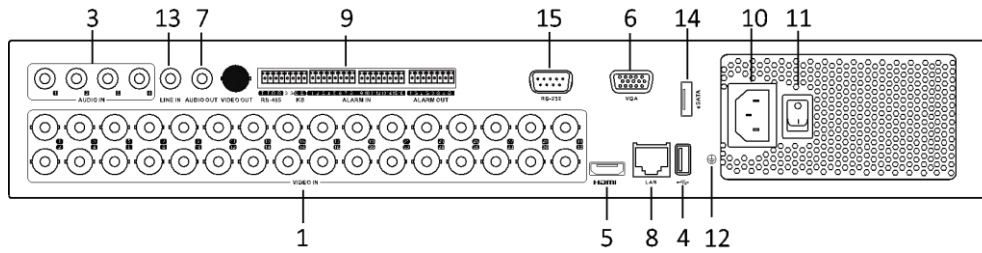

Physical Interfaces

The rear panel of DS-7324HGHI-SH provides 24 video input interfaces.

Index	Description	Index	Description
1	VIDEO IN	9	RS-485 Serial Interface, Keyboard Interface, ALARM IN and ALARM OUT
2	AUDIO IN, RCA Connector	10	100 to 240 VAC Power Input
3	USB Interface	11	Power Switch
4	HDMI Interface	12	GND
5	VGA Interface	13	LINE IN
6	VGA AUDIO OUT	14	eSATA Interface
7	LAN Network Interface	15	RS-232 Serial Interface
8	VIDEO IN